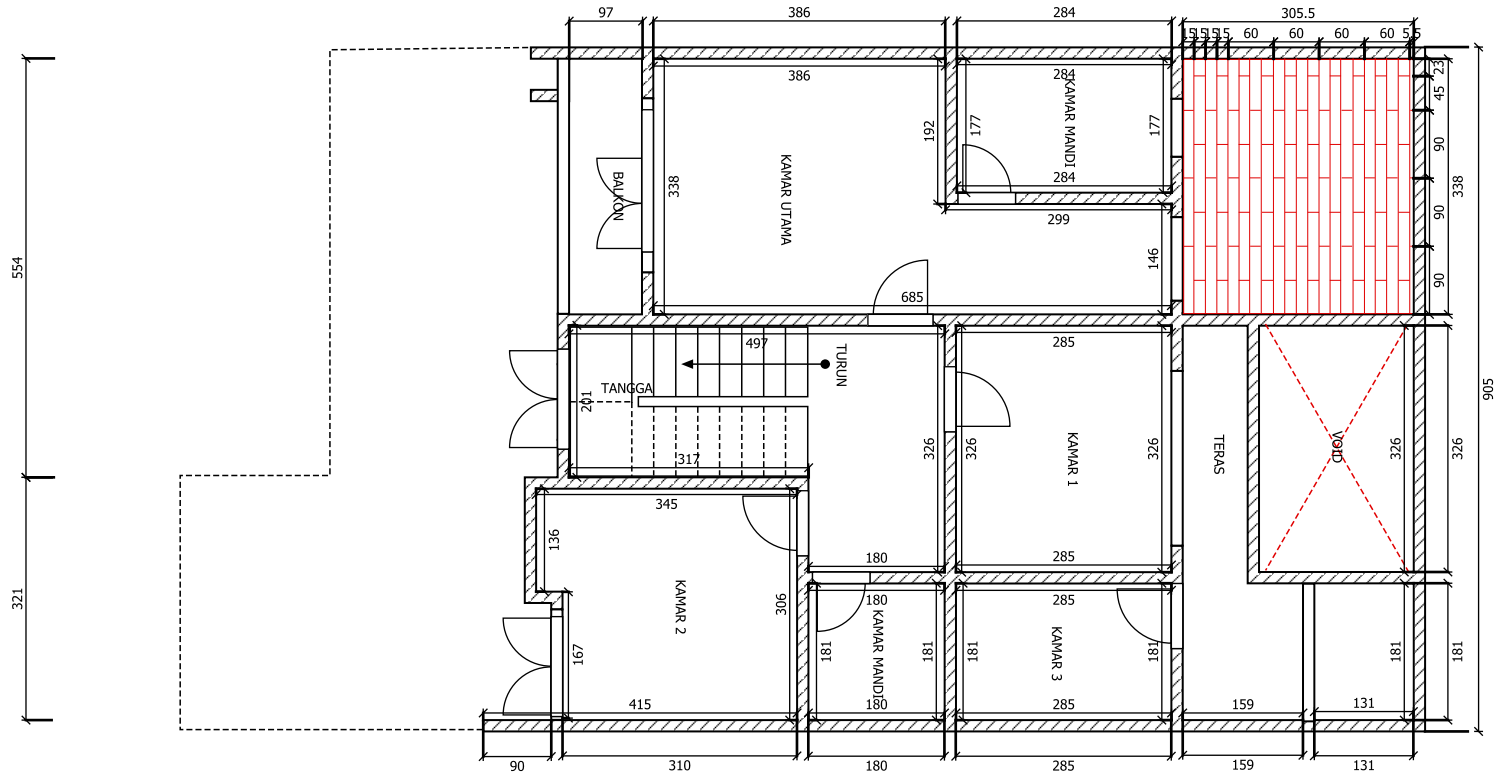

DENAH LANTAI 2  
SKALA 1 : 100

LEGEND :

NO	DATE	AMANDEMEN DESCRIPTION	OWNER	PROJECT NAME	DRAWING TITLE	JOB NO :		DRAW	CHECK	APPROVE	DRAWING NO :
						DATE	SCALE				
				RUMAH HUNIAN DERET CLUSTER VIVALDI BLOK VVDU-016	DENAH LANTAI 2		1 : 100				ARS-RT - 02